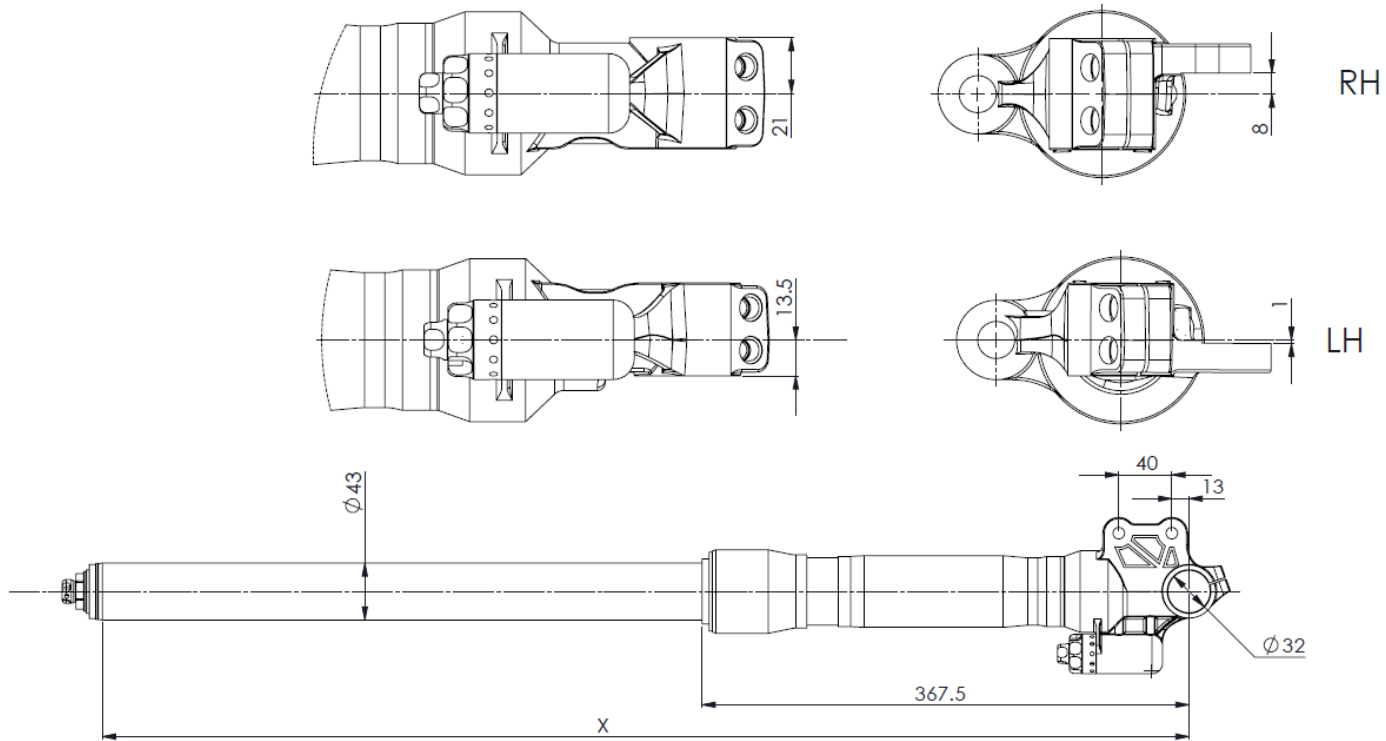

NTF43 Nitron Front Fork-  
Conventional Race Series  
Installation Dimensional Drawing

NOTES  
1. DISTANCE X=770, 800, 815