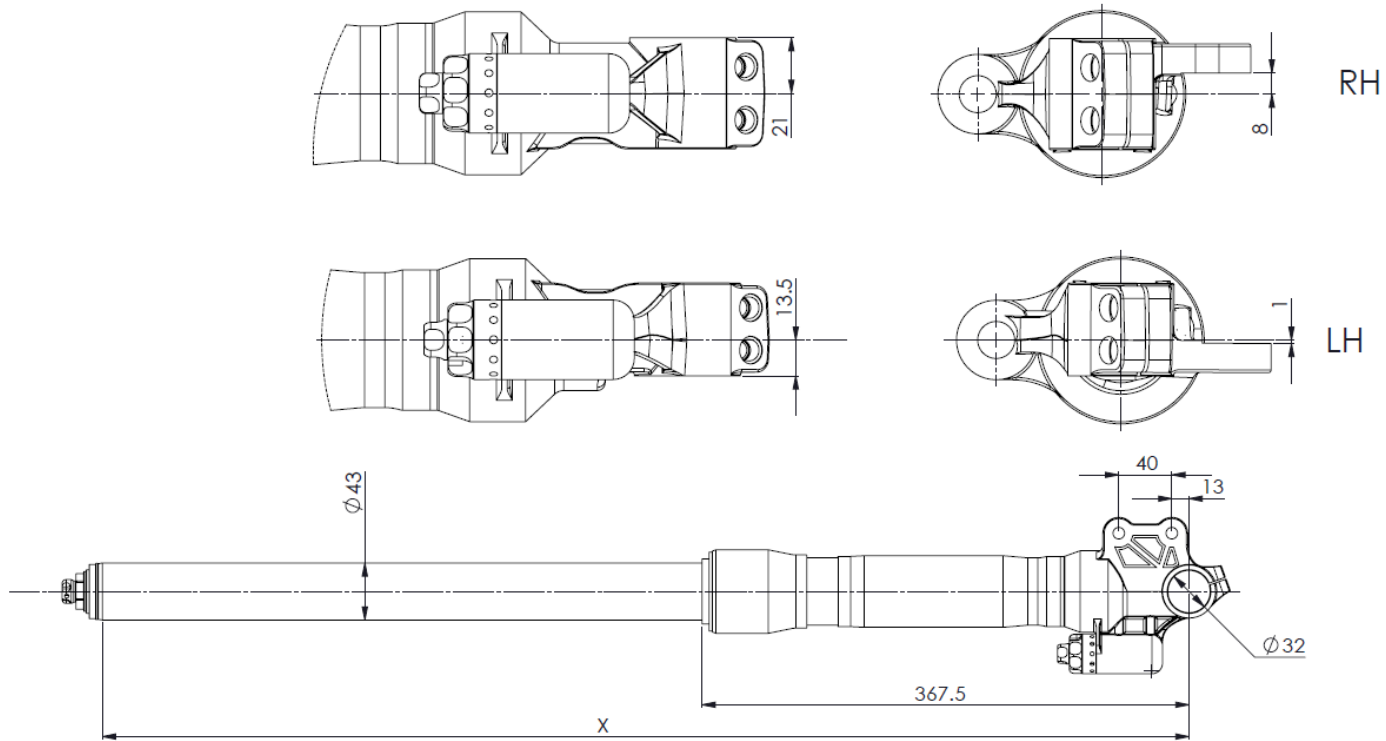

NTF43 Nitron Front Fork-
Conventional Race Series
Installation Dimensional Drawing

NOTES
1. DISTANCE X=770, 800, 815